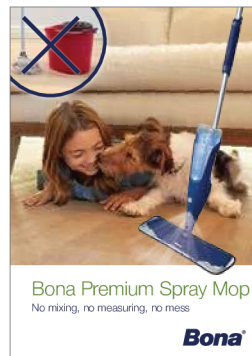

Brochure to hand over to customers.